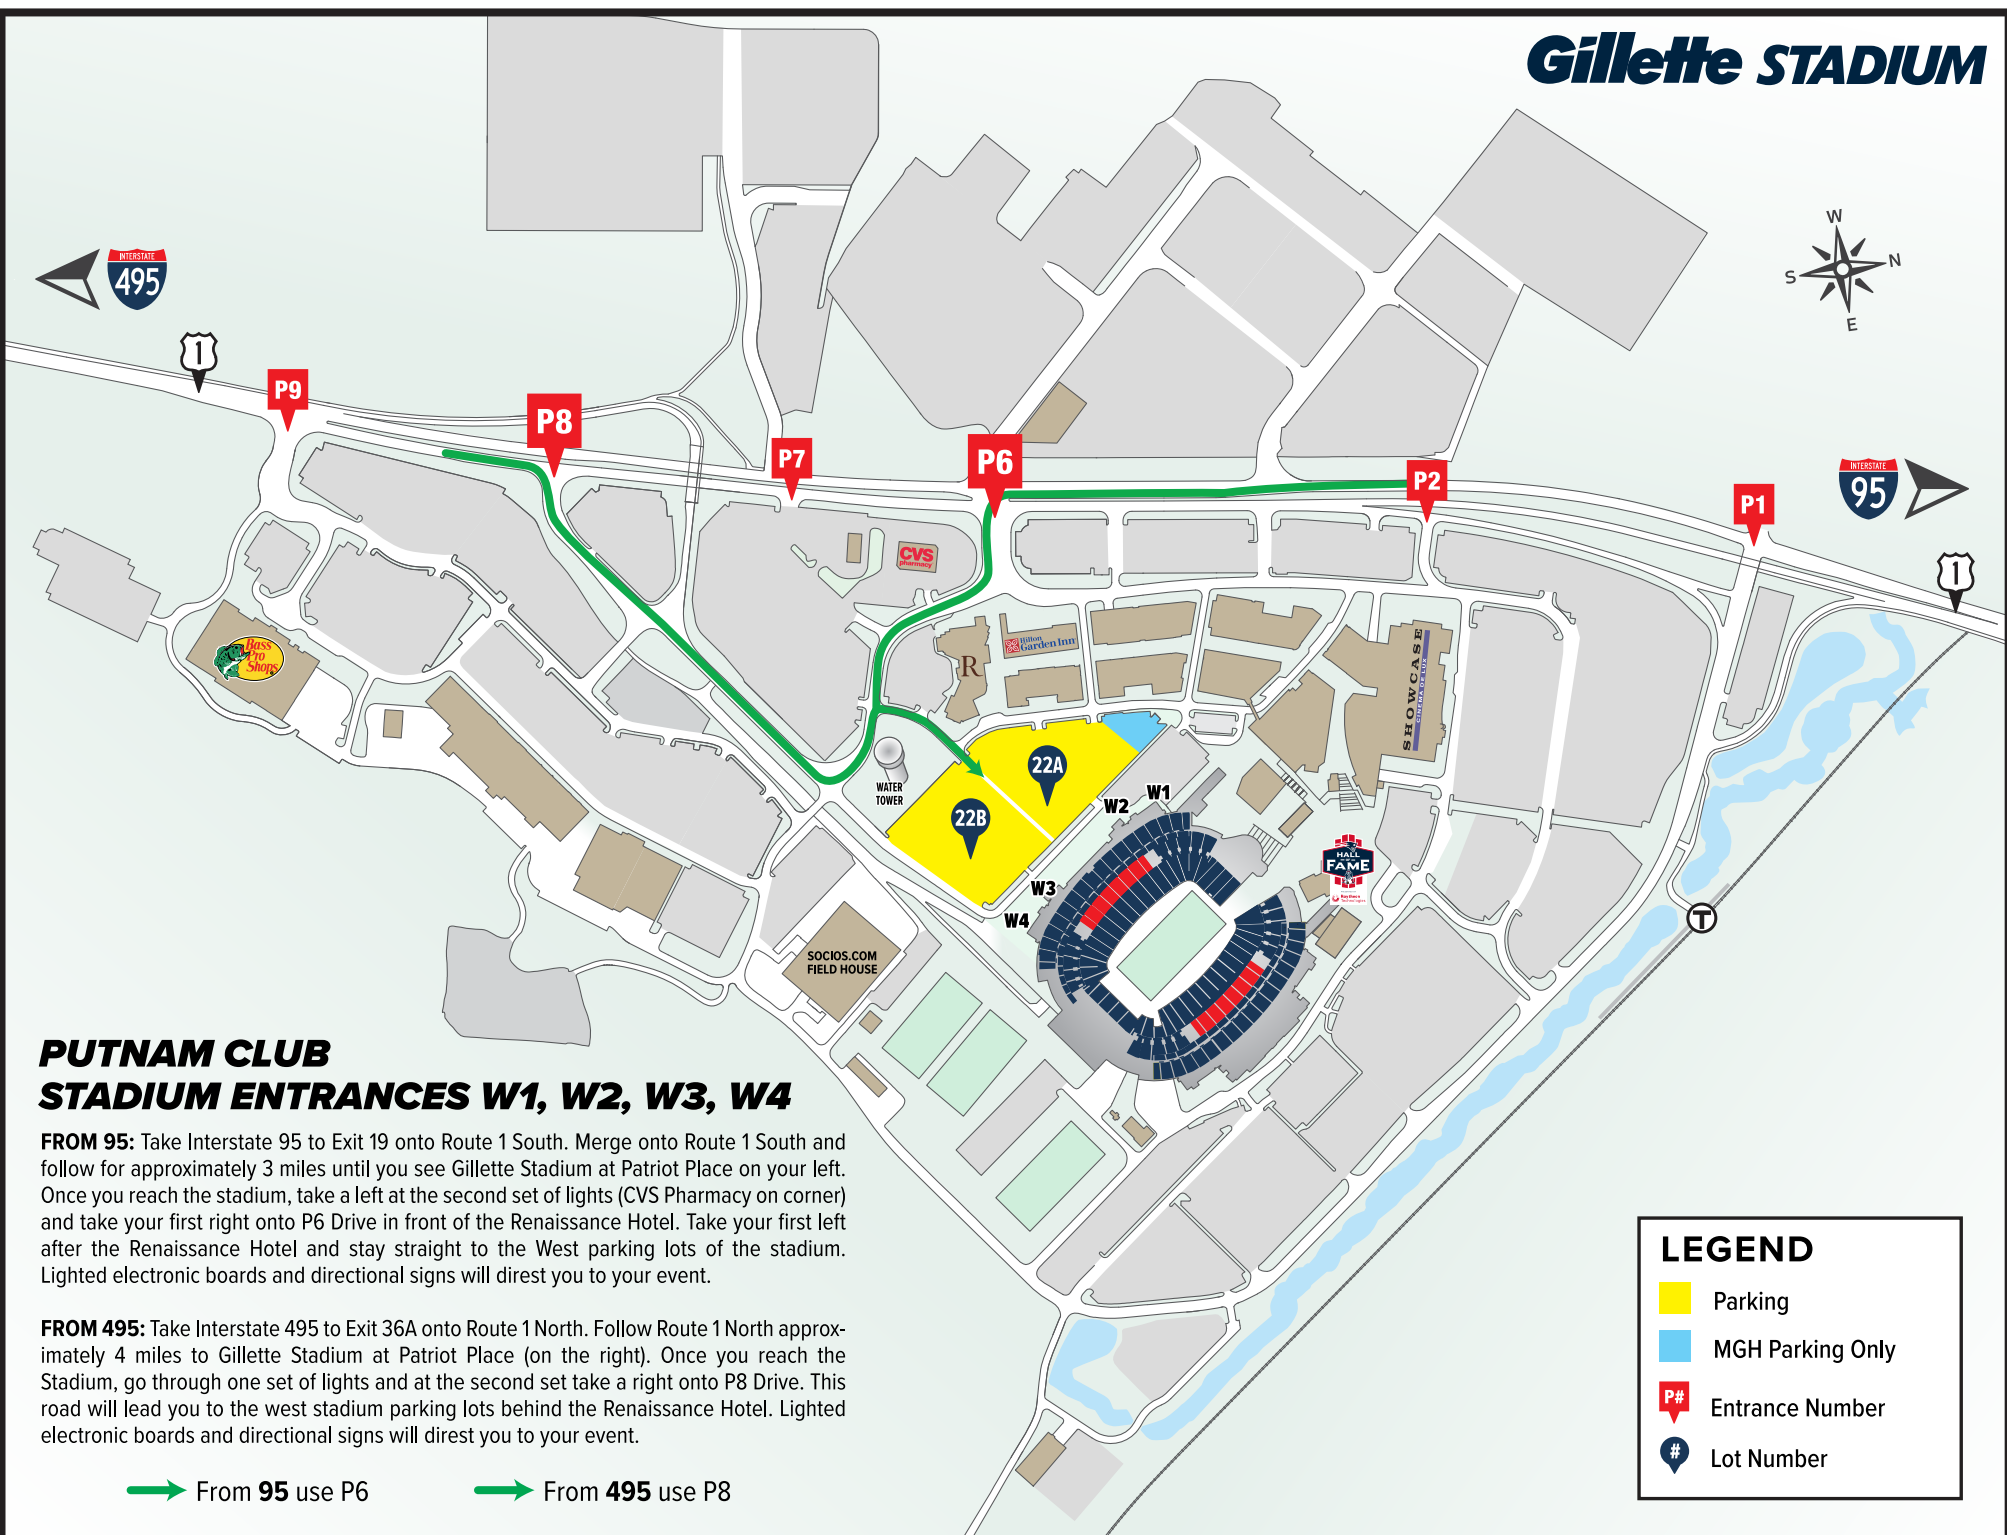

Gillette STADIUM

PUTNAM CLUB STADIUM ENTRANCES W1, W2, W3, W4

FROM 95: Take Interstate 95 to Exit 19 onto Route 1 South. Merge onto Route 1 South and follow for approximately 3 miles until you see Gillette Stadium at Patriot Place on your left. Once you reach the stadium, take a left at the second set of lights (CVS Pharmacy on corner) and take your first right onto P6 Drive in front of the Renaissance Hotel. Take your first left after the Renaissance Hotel and stay straight to the West parking lots of the stadium. Lighted electronic boards and directional signs will direct you to your event.

FROM 495: Take Interstate 495 to Exit 36A onto Route 1 North. Follow Route 1 North approximately 4 miles to Gillette Stadium at Patriot Place (on the right). Once you reach the Stadium, go through one set of lights and at the second set take a right onto P8 Drive. This road will lead you to the west stadium parking lots behind the Renaissance Hotel. Lighted electronic boards and directional signs will direct you to your event.

→ From 95 use P6 → From 495 use P8

LEGEND

- Parking
- MGH Parking Only
- P# Entrance Number
- # Lot Number